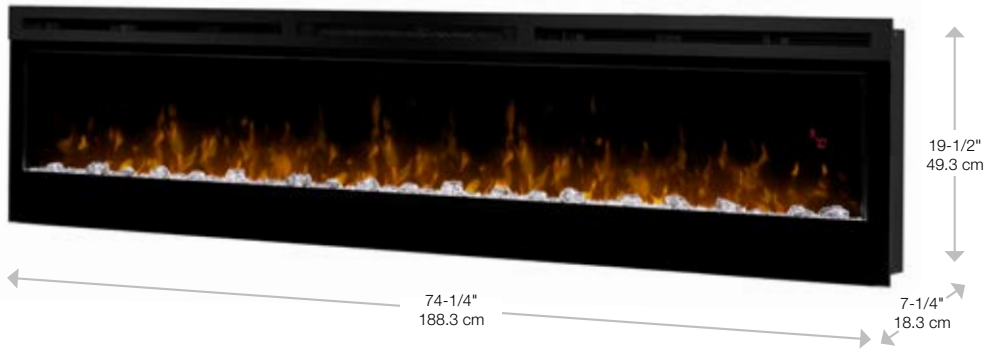

Prism Series

74" Linear Electric Fireplace

BLF7451

Features

- **The Original Dimplex Flame Effect™**
  A blend of technology, artistry and craftsmanship that sets the standard for realism.
- **Acrylic Ice Media Bed**
  Light plays through different size pieces and sparkle in a spectrum of colors.
- **Media Accent Colors**
  Choose from a variety of brilliant color themes or cycle through a range of colors using the custom mode, freezing on the hue of your choice.
- **Wired, Seamless Design**
  Designed for built-in installations wired directly to a dedicated circuit for a clean, custom appearance.
- **Hanging Glass Design**
  Detachable glass trim easily finishes rough openings and provides access to media.
- **Flexible Installation**
  Choose fully-recessed or surface mounted (plug-in) installation.
- **Remote Thermostat Control**
  Temperature control at your fingertips for convenient comfort.
- **Multi-function Remote**
  Control the flame, heat and thermostat from the comfort of your chair.
- **LED Lighting**
  Flame and lights use brilliant, low-energy LED's that require zero maintenance.
- **All-season Flames**
  Enjoy the unique charm of a fireplace 365 days a year using the flames without the heat.
- **Cool-touch Glass**
  Glass remains cool making it safe for any location and any user.
- **Low Carbon Footprint**
  The most sustainable fireplace option; no emissions and 100% efficient.
- **Just plug It In**
  Simply plug into any standard household outlet for instant ambiance.