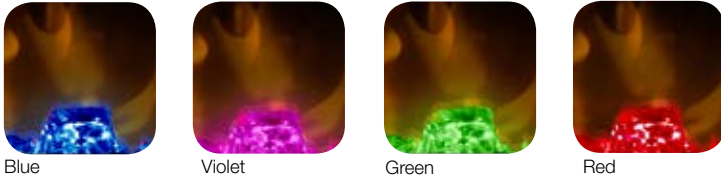

Color Themes