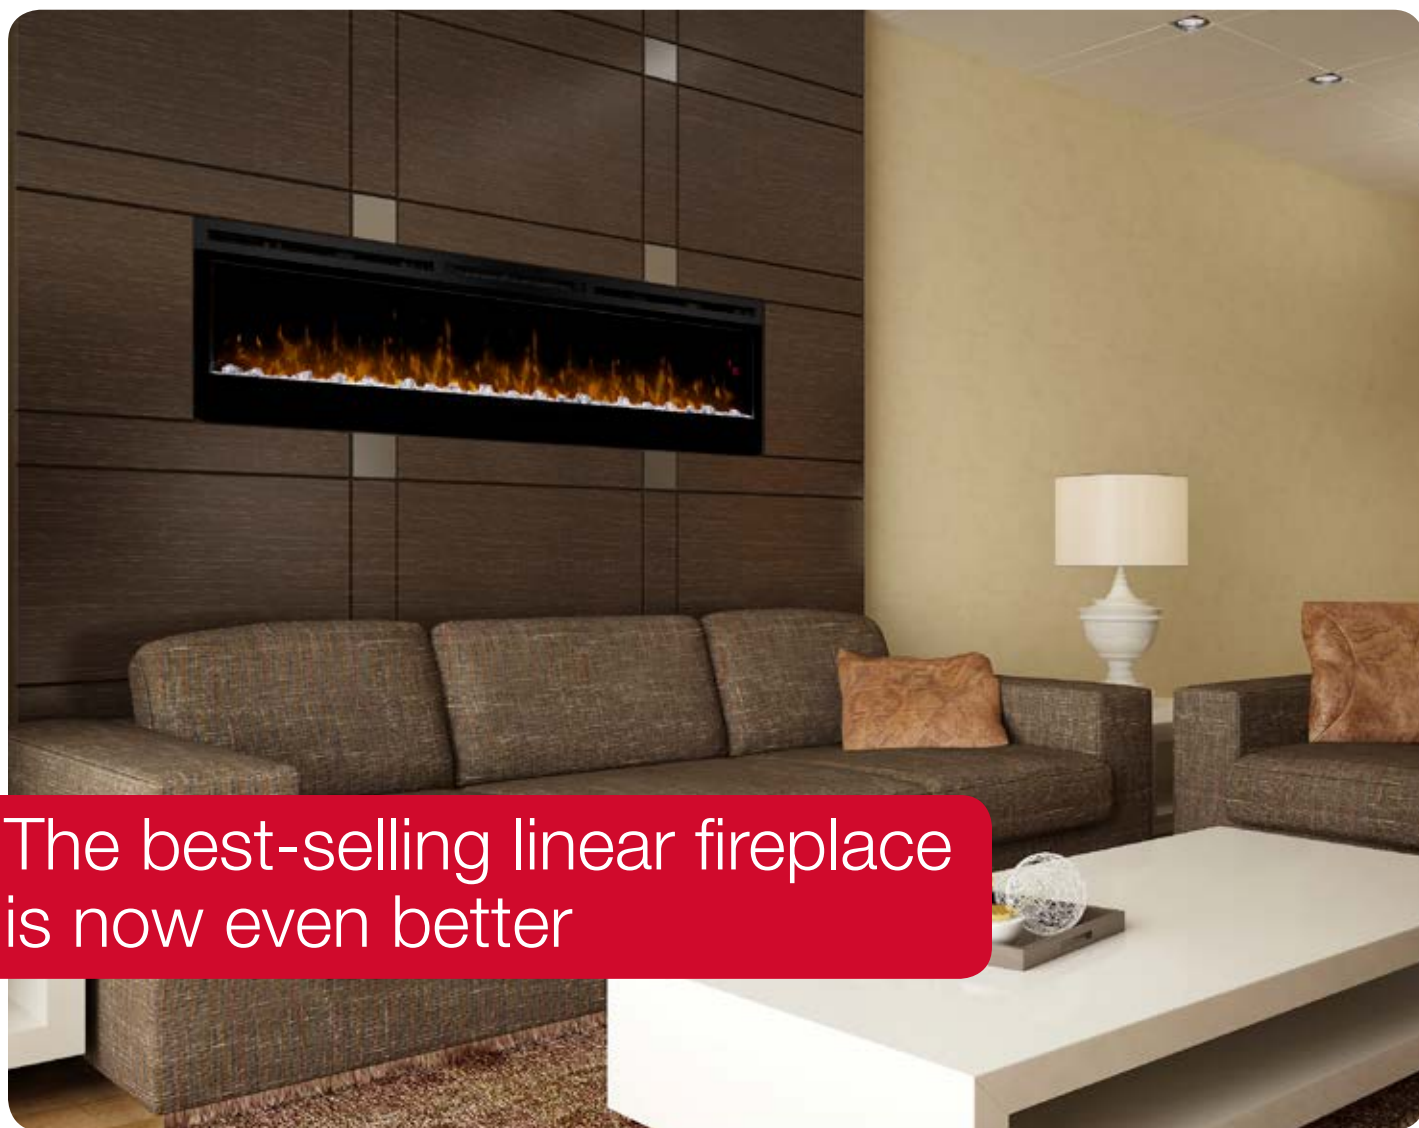

## Prism Series

74" Linear Electric Fireplace

BLF7451

The best-selling linear fireplace is now even better

The best-selling electric linear fireplace just got better with the all new Prism Series. Sparkling with intensity in a full spectrum of RGB colors, the Prism effect illuminates the diamond-like acrylic ice ember bed in a show-stopping effect. Complete with a powerful and efficient fan-forced heater, this fireplace adds comfort and ambiance to any space. Plugged in or hard-wired, hung on the wall or built-in; the Prism Series is beautifully versatile.