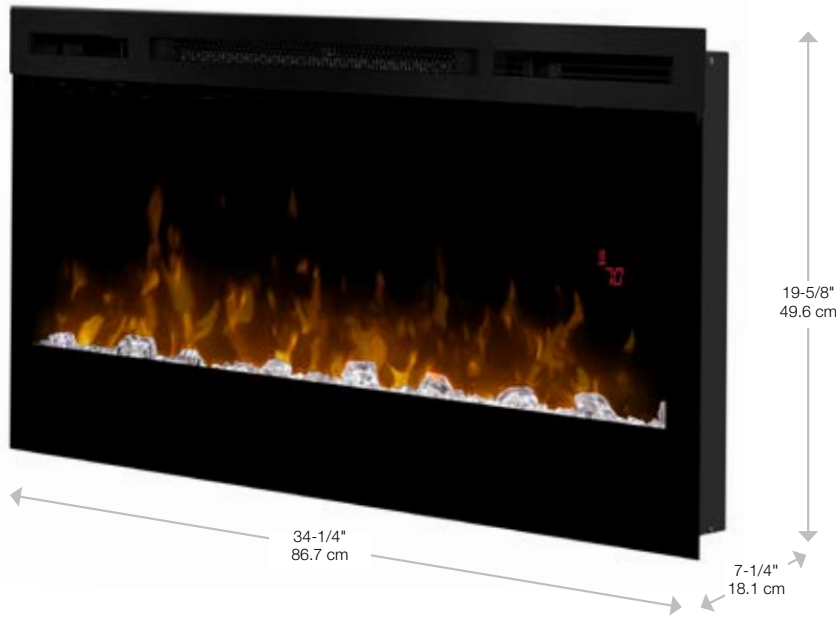

Prism Series

34" Linear Electric Fireplace

BLF3451

Features

- **The Original Dimplex Flame Effect™**
  A blend of technology, artistry and craftsmanship that sets the standard for realism.
- **Acrylic Ice Media Bed**
  Light plays through different size pieces and sparkle in a spectrum of colors.
- **Media Accent Colors**
  Choose from a variety of brilliant color themes or cycle through a range of colors using the custom mode, freezing on the hue of your choice.
- **Wired, Seamless Design**
  Designed for built-in installations wired directly to a dedicated circuit for a clean, custom appearance.
- **Hanging Glass Design**
  Detachable glass trim easily finishes rough openings and provides access to media.
- **Flexible Installation**
  Choose partially-recessed, fully-recessed or surface mounted (plug-in) installation.
- **Remote Thermostat Control**
  Temperature control at your fingertips for convenient comfort.
- **Multi-function Remote**
  Control the flame, heat and thermostat from the comfort of your chair.
- **LED Lighting**
  Flame and lights use brilliant, low-energy LED's that require zero maintenance.
- **All-season Flames**
  Enjoy the unique charm of a fireplace 365 days a year using the flames without the heat.
- **Cool-touch Glass**
  Glass remains cool making it safe for any location and any user.
- **Low Carbon Footprint**
  The most sustainable fireplace option; no emissions and 100% efficient.
- **Just Plug It In**
  Simply plug into any standard household outlet for instant ambiance.