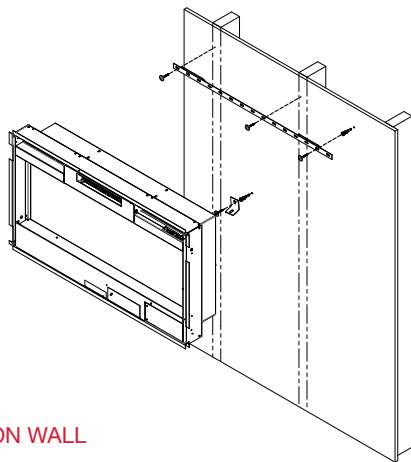

Color Themes

Accessories

Driftwood and River Rock Accessory Package - 34" LF34DWS-KIT

120 Volts | 1,220 Watts | 4,163 BTU

Model #	Description	Lbs / Kg	UPC	Wty. ¹	Carton Dimensions (WxHxD)		Cube	
					Inches	cm	ft ³	m ³
BLF3451	Wall-mount fireplace	60 / 27.2	781052 098763	2 yr.	39 x 23-1/4 x 13	99.1 x 58.9 x 33	6.8	0.2
LF34DWS-KIT	34" Driftwood and River Rock Accessory Kit	6.1 / 2.7	781052 102835		33-1/4 x 4-7/8 x 8-1/8	84.5 x 12.45 x 20.6		

Framing Dimensions

3 Mounting Options

ON WALL

Must mount to a minimum of two (2) wall studs

PARTIAL RECESSED

2 X 4 Framing
 Framing dimensions:
 30-1/2" (77.5 cm) W x
 16-1/2" (41.9 cm) H

FULLY RECESSED

2 X 8 Framing
 Framing dimensions:
 33" (83.8 cm) W x
 18-1/2" (47 cm) H