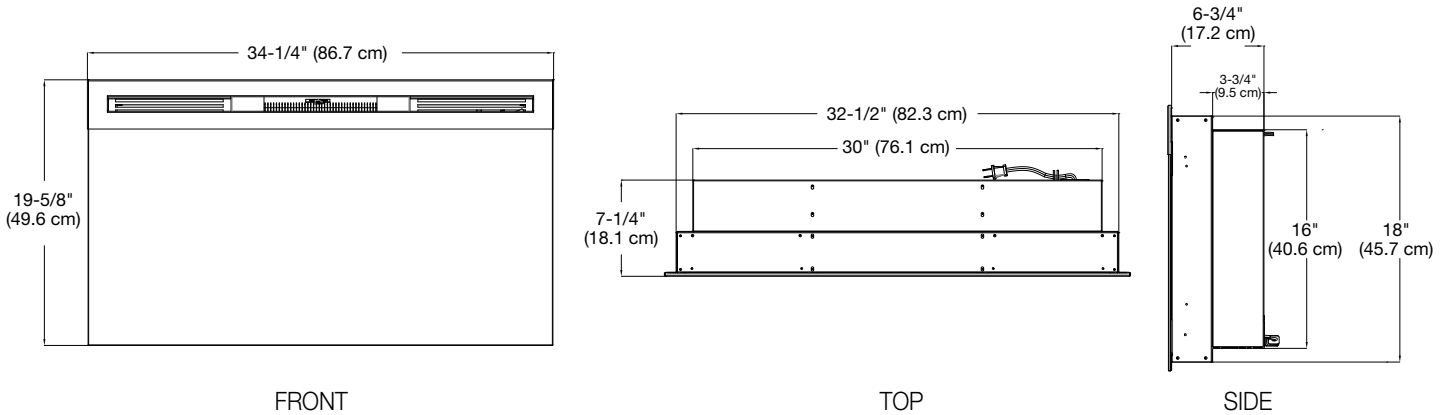

Color Themes

Accessories

Driftwood and River Rock Accessory Package - 34" LF34DWS-KIT

120 Volts | 1,220 Watts | 4,163 BTU

Model #	Description	Lbs / Kg	UPC	Wty. ¹	Carton Dimensions (WxHxD)		Cube	
					Inches	cm	ft ³	m ³
BLF3451	Wall-mount fireplace	60 / 27.2	781052 098763	2 yr.	39 x 23-1/4 x 13	99.1 x 58.9 x 33	6.8	0.2
LF34DWS-KIT	34" Driftwood and River Rock Accessory Kit	6.1 / 2.7	781052 102835		33-1/4 x 4-7/8 x 8-1/8	84.5 x 12.45 x 20.6		

Specifications, finishes and dimensions are subject to change. ¹Limited warranty. ©2017 Dimplex North America Limited.

SE-021-R02-053017

Prism Series

34" Linear Electric Fireplace

BLF3451

Product Dimensions:

Framing Dimensions

3 Mounting Options

ON WALL

Must mount to a minimum of two (2) wall studs

PARTIAL RECESSED

2 X 4 Framing
 Framing dimensions:
 30-1/2" (77.5 cm) W x
 16-1/2" (41.9 cm) H

FULLY RECESSED

2 X 8 Framing
 Framing dimensions:
 33" (83.8 cm) W x
 18-1/2" (47 cm) H